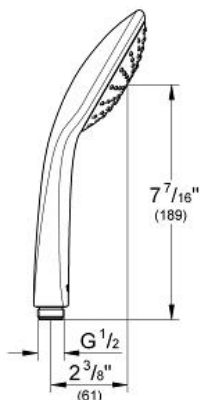

Product Description: Hand Shower

Standard Specification:

- Rain spray pattern (1 spray-rain)
- GROHE EcoJoy 1.5 gpm (5.7 l/min) flow restrictor
- GROHE DreamSpray perfect spray pattern
- GROHE StarLight chrome finish
- SpeedClean® anti-lime system
- Inner WaterGuide for a longer life
- Universal mounting system (fits all standard shower hoses)
- Suitable for instantaneous heater
- Min. recommended pressure: 15 psi
- Max Flow Rate 1.5 gpm at 80 psi (5.7 L/min)